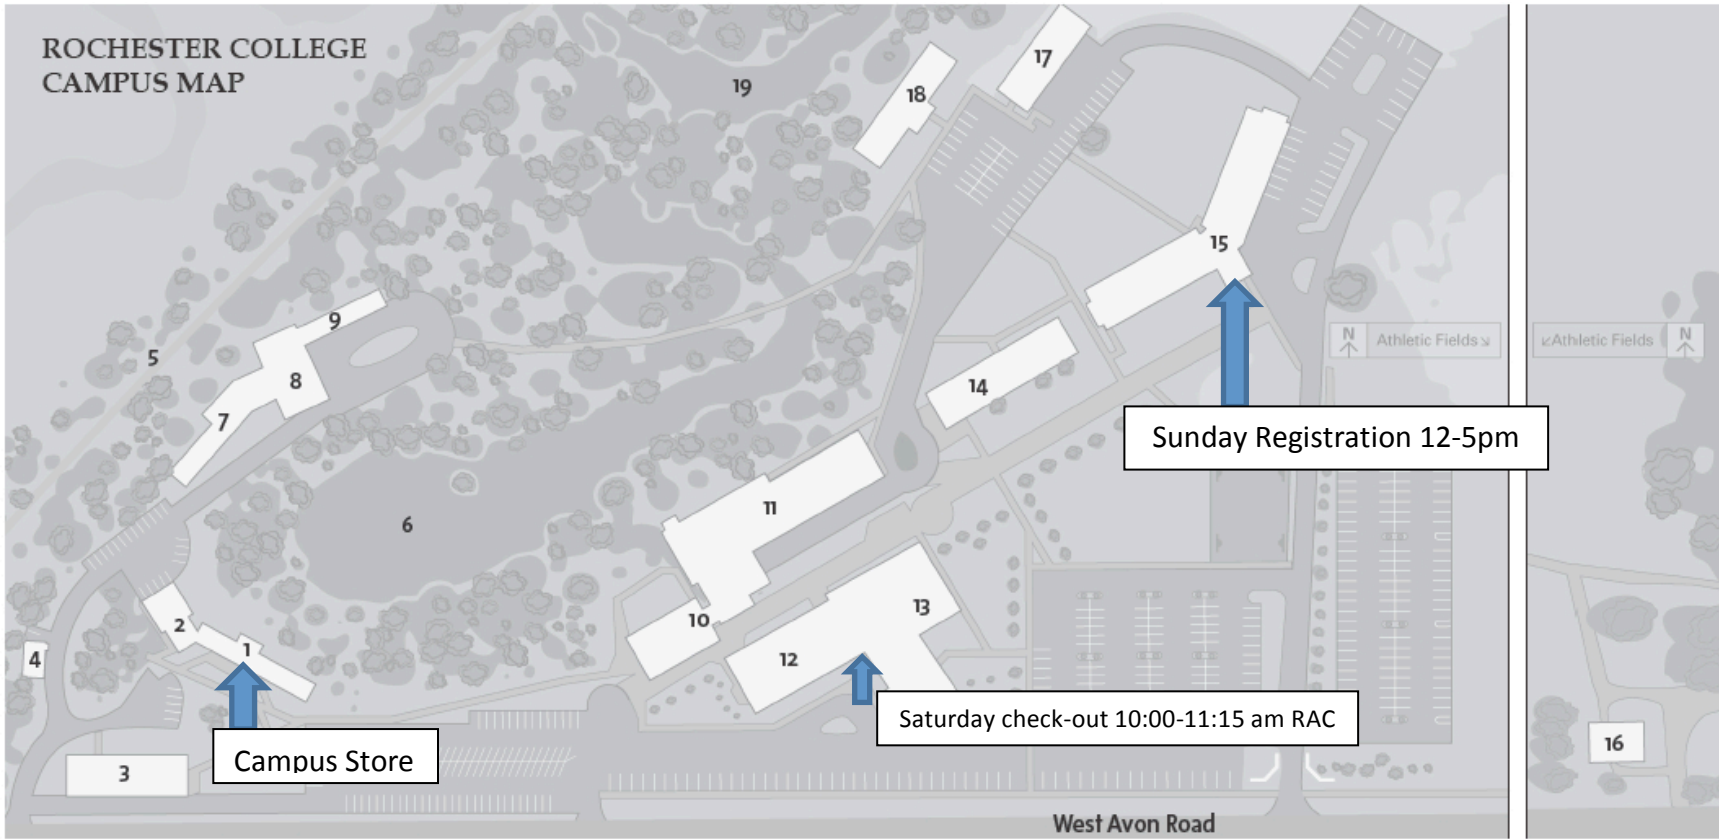

**ROCHESTER COLLEGE
CAMPUS MAP**

- 1 **Gallaher Center**
Alumni & Development
Campus Store
Enrollment Services
- 2 **Gallaher Center**
Classrooms
Campus Post Office
Faculty Offices
- 3 **Muirhead Center**
Business Office
Faculty Offices
Student Financial Services
Communication Services
- 4 **Athletic Study Lounge & Coaches Office**
- 5 **Clinton River Trail**
- 6 **Lake Norcentra**

- 11 **Westside Central**
Academic Center for Excellence (ACE)
Auditorium (AUD; Chapel)
Campus Hub of Integrated Learning & Living (CHILL)
Fletcher Center Cafeteria
Isom Atrium (Cafe)
- 12 **Ham Library (HL)**
Classroom
- 13 **Richardson Academic Center (RAC)**
Executive Offices
Faculty Offices
Gardner Science Center
RC Theatre
Utley-McCauley Student Center
School of Nursing

- 14 **Gatewood Hall (AG)**
Residence Hall
- 15 **Ferndale / Hoggatt Hall**
Residence Hall
Dearborn Commons (DC)
- 16 **White House**
Health and Behavioral Sciences Institute
Psychology & Counseling Clinic
Center for Pastoral and Missionary Care
- 17 **Palmer Hall**
Married Housing
Housekeeping
- 18 **Barbier Hall**
Residence Hall
- 19 **Clinton River**